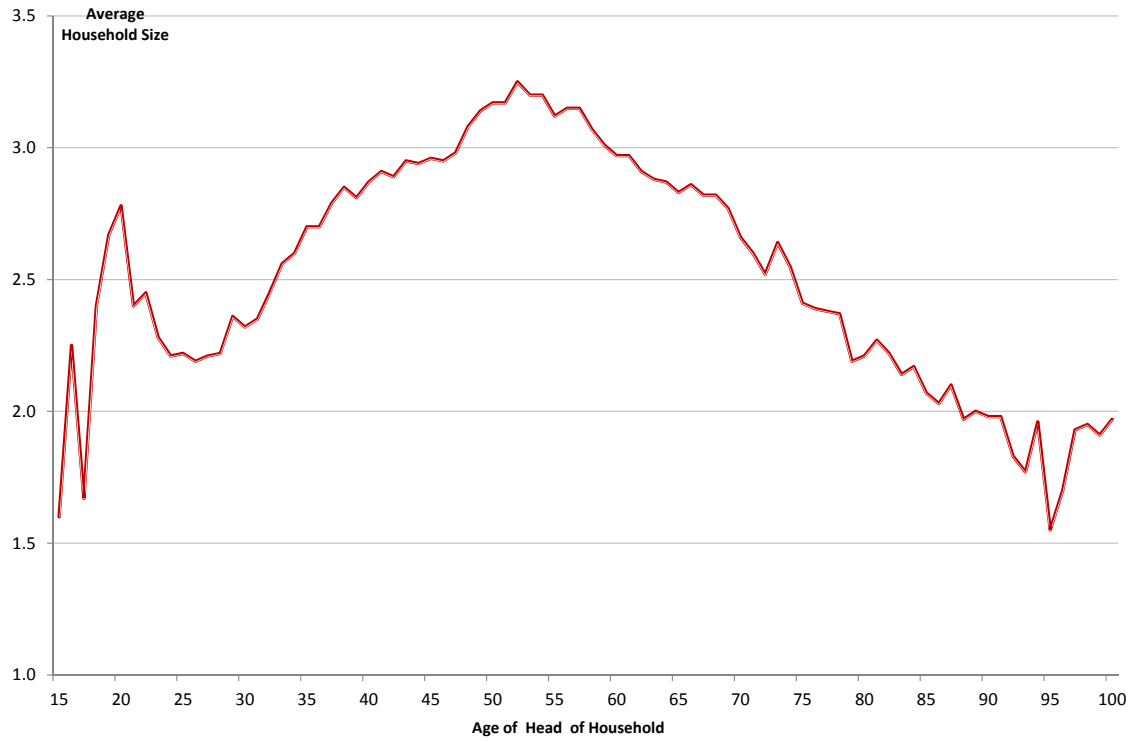

**Figure 1: Mean Household Size by Age of Head of Household in 2011**

Source: Hong Kong Population Census 2011 – 5% sample of households born in Hong Kong and Mainland China, excluding domestic helpers.